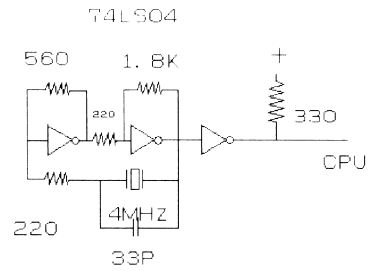

I/O, ROM, RAM CS

- HC02
- HC04
- HC08
- HC30
- HC32
- HC86
- HC123
- LS04

CLOCK

RESET