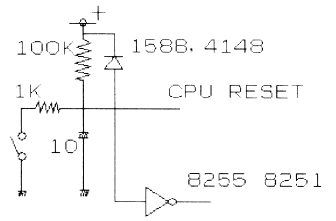

I/O, ROM, RAM CS

- HC02
- HC04
- HC08
- HC30
- HC32
- HC86
- HC123
- LS04

CLOCK

RESET